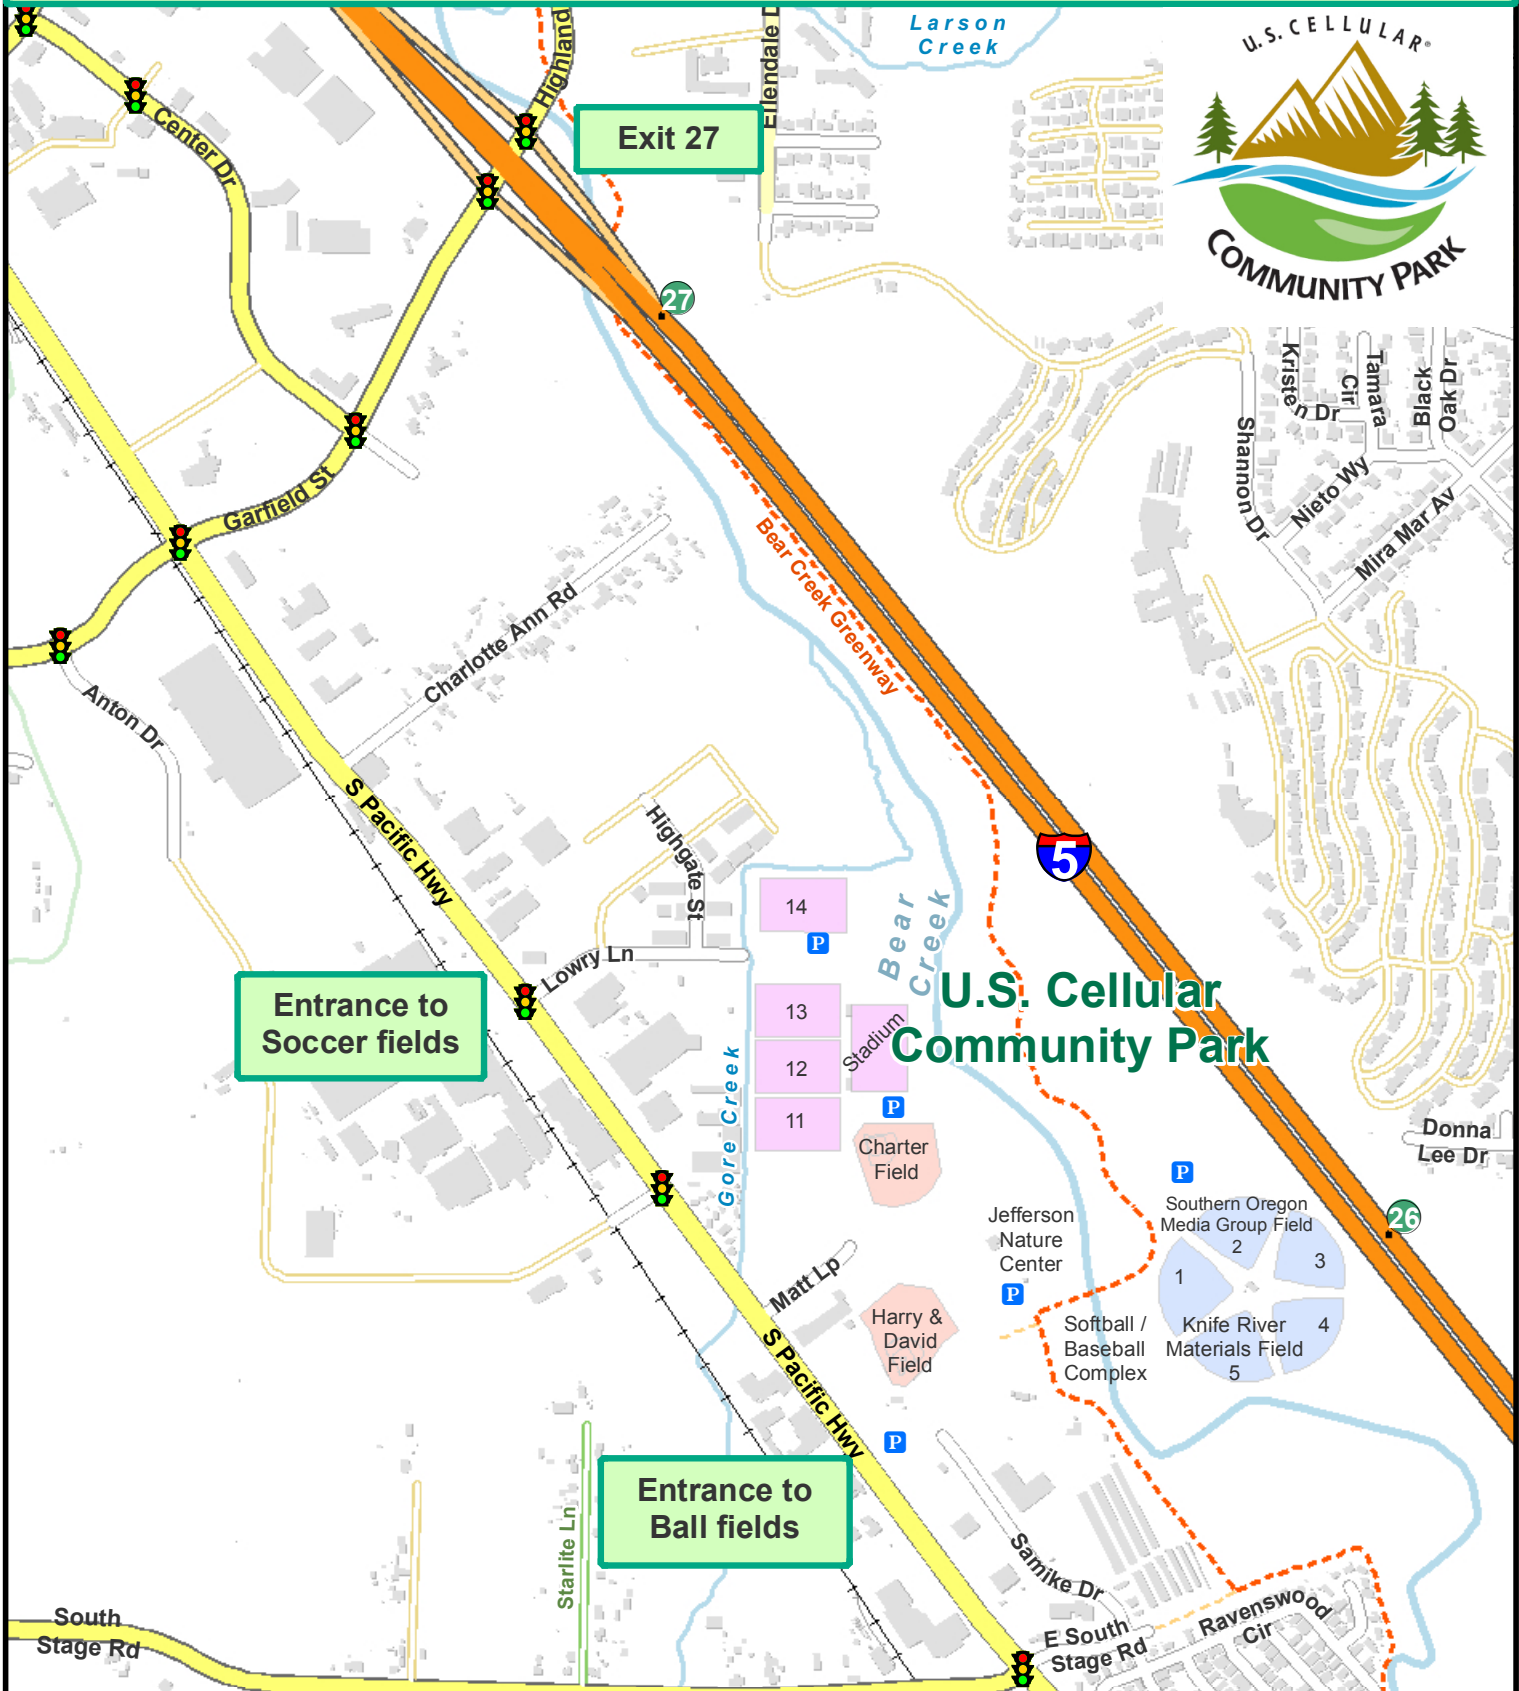

Directions to U.S. Cellular Community Park - Medford, OR

Physical Address:
300 Lowry Lane
Contact:
Monday - Friday
8 AM - 5 PM
541-774-2400

- Baseball
- Softball or Baseball
- Soccer / Multi Sport